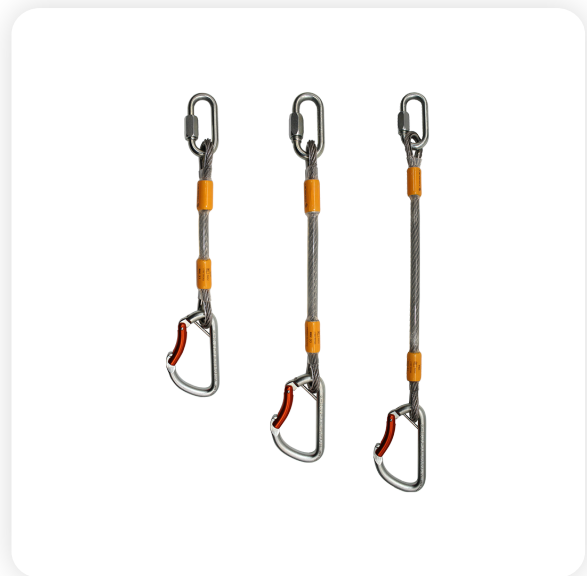

TECHNICAL DATA SHEET

CABLE SLING SET

Ref.

4143551/4143561/4143571

Description

This stainless steel fixed quickdraws are built for crags and outdoor environments. They come pre-assembled with an 8 mm galvanized steel oval quick link and a Gym Steel carabiner. It features low-profile swaged ends, high-quality finishing, and tension-set flanges that help shield the cable from long-term dynamic stress. The tough plastic coating improves grip for quick, emergency clipping and allows easy visual inspection of the steel cable core. The Gym Steel carabiner is built with a robust galvanized steel body and a smooth aluminum bent gate, offering clipping performance similar to premium sport quickdraws. Its keeper pin is secured with a hex fastener, and it is offered in three sizes.

Technical specification

Length: 18 cm / 23 cm / 30 cm
 Gate opening: 11 mm / 25 mm
 Gate: Screw lock / Bent lock
 Min.BL in longitudinal direction: 30 kN
 Min.BL in the minor axis: 10 kN
 Min.BL with open gate: 12 kN
 Weight: 294 g / 306 g / 321 g
 Carabiner Material: Steel
 Sling Material: Steel
 CE-EN12275-EN566-UIAA

References

CODE	LENGTH
4143551	18 CM
4143561	23 CM
4143571	30 CM

WARNING: Before use, read and understand all instructions. Understand and accept the risks involving before participating. Any misuse of the equipment can result in severe injury or death. Products and specifications subject to change without notice.