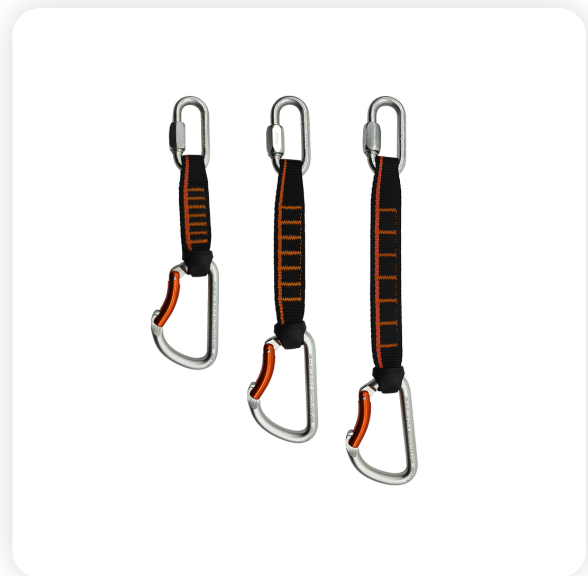

TECHNICAL DATA SHEET

GYM SET

Ref.

4141511/4141521/4141531

Description

Equipped with steel oval quick link on the top and steel carabiner on the bottom. Together with robust polyamide sling in 16mm. Plastic fastener fixed to keep the bottom carabiner in correct position. The lengths are available in 11cm, 16cm and 20cm. Perfect choice for indoor climbing.

Technical specification

Length: 11 cm / 16 cm / 20 cm
 Gate opening: 11 mm / 25 mm
 Gate: Screw lock / Bent lock
 Min.BL in longitudinal direction: 30 kN
 Min.BL in the minor axis: 10 kN
 Min.BL with open gate: 12 kN
 Weight: 219 g / 224 g / 228 g
 Carabiner Material: Steel
 Sling Material: Polyamide
 CE-EN12275-EN566

References

CODE	LENGTH
4141511	11 cm
4141521	16 cm
4141531	20 cm

WARNING: Before use, read and understand all instructions.
 Understand and accept the risks involving before participating.
 Any misuse of the equipment can result in severe injury or death.
 Products and specifications subject to change without notice.